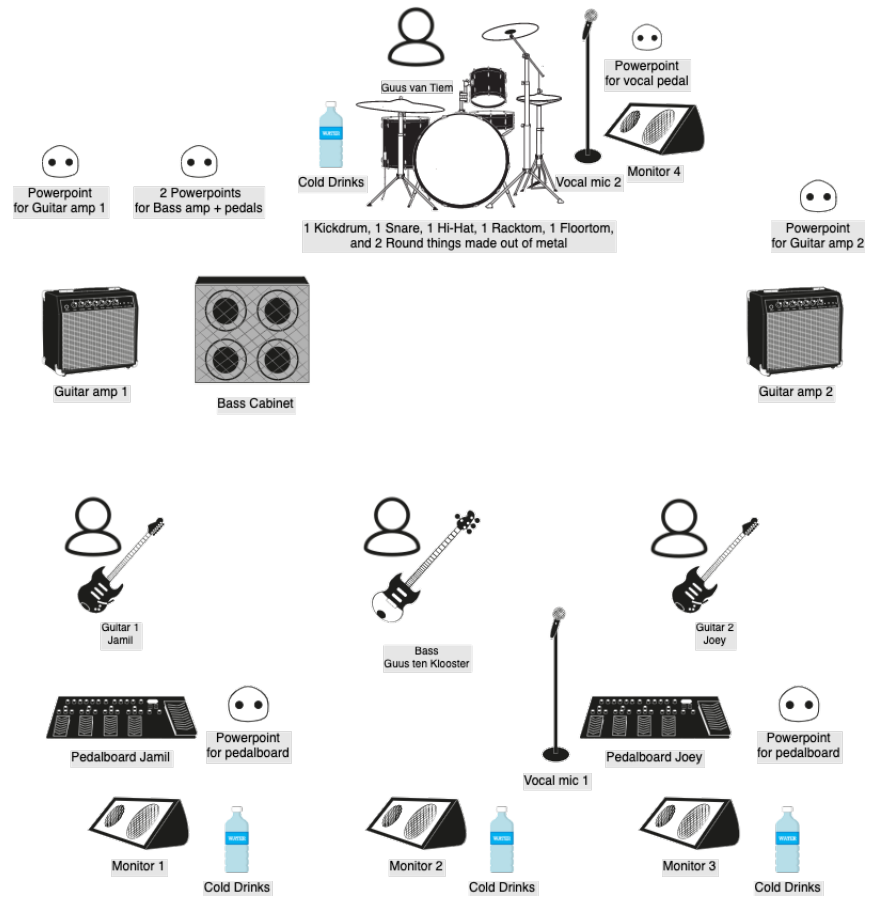

1 Stageplan

2 Input list

Channel	Source	Mic	Extra Info
1	Kick	Beta 52 or Beta 91	Beta 91 is preferred
2	Snare Top	e604 or sm57 or md421	small plate reverb (short)
3	Snare Bottom	sm57	
4	Hi-Hat	km184 or sm57	Any high SPL mic will do
5	Rack Tom	e604 or md421	
6	Floor Tom	e604 or sm57	Boost between 60 and 90 Hz
7	OH L	Nice condenser mic	Hard Compression, trust me
8	OH R	Nice condenser mic	Hard Compression, trust me
9	Bass DI	DI from amp	Boost highs in distorted parts
10	Guitar 1	sm57 or md421	
11	Guitar 2	sm57 or md421	
12	Vocals Joey	Own mic	If mic is fucked beta57a would be perfect. Vocal pedal present between mic and stagesnake
13	Vocals Guus	beta57a or beta 56a	Vocal pedal present between mic and stagesnake